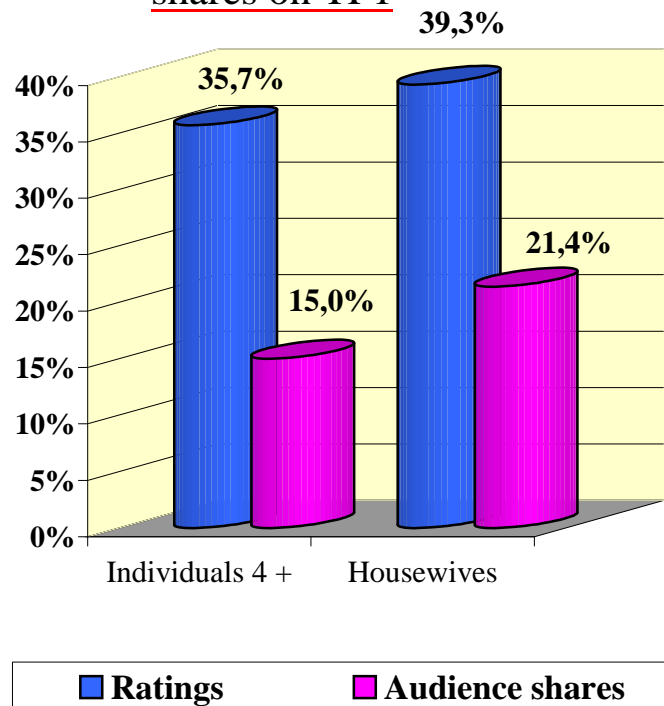

Mini Series 2 x 96'

Broadcast on prime-time on TF1 on January, 15th 2007.

More than 8.4 Million of viewers

Average Ratings / audiences shares on TF1